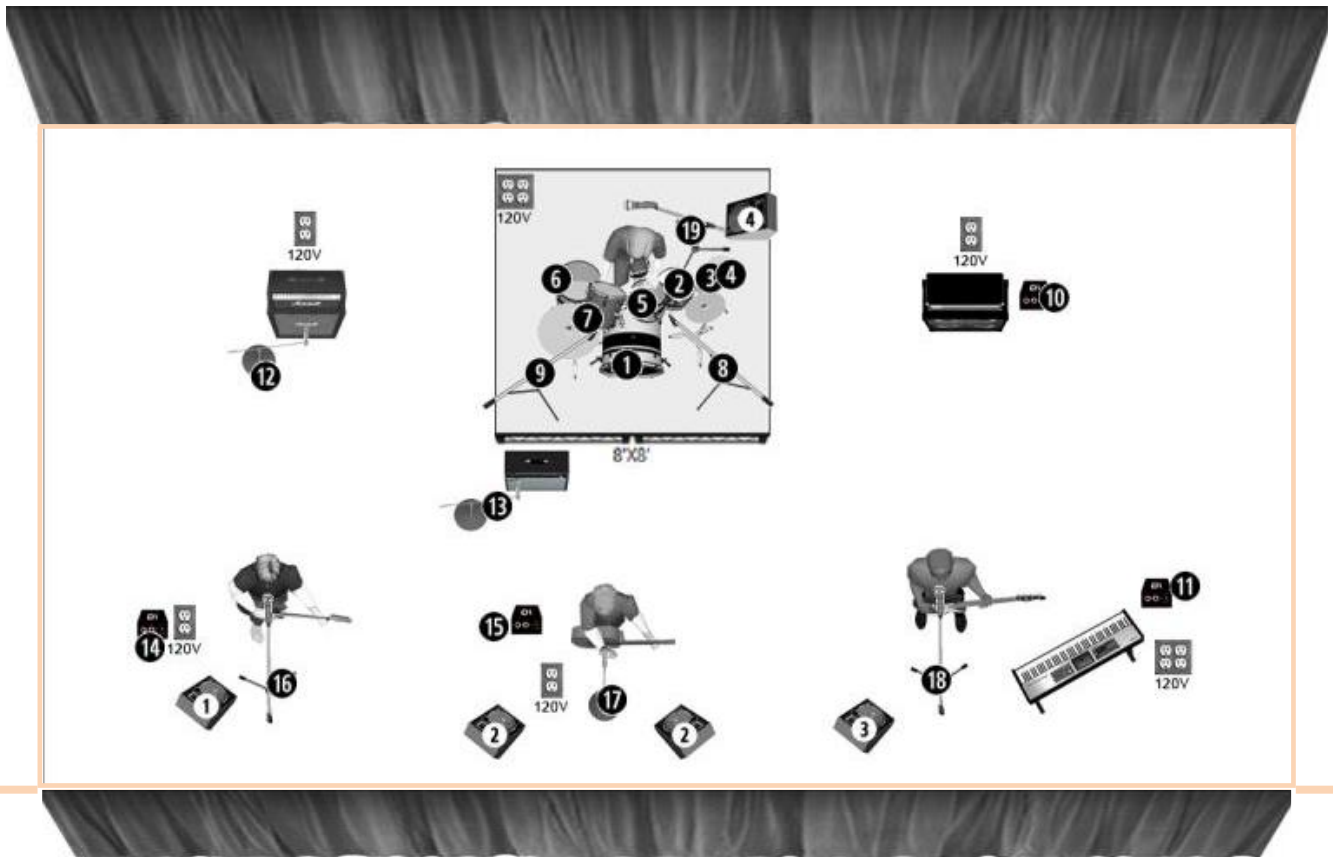

III. The input list and other stage equipment needed are outlined below:

1. (6) Microphone cables.
2. (6) Mic stands.
3. (12 in.) 8X8ft drum riser.
4. Power supply.
5. (5) piece drum kit.
6. Stools for artists.
7. (32) channel 50ft. snake.
8. (4) speakers.
9. (4) stage monitors.
10. (2) sub speakers.
11. (6) 120 volt outlets.
12. Drum Throne.

V. The Stage Plot:

KEY:

1. Kick Drum & Pedal.
2. Snare Drum & Stand.
3. Hi-Hat & Stand.
4. Crash Cymbal, Stand.
5. Tom Drum (X2).
6. Floor Tom.
7. Ride Cymbal.
8. Mic Stand.

9. Mic Stand.
10. DI Box.
11. DI Box.
12. Mic For Amp.
13. Mic For Amp.
14. DI Box.
15. DI Box.
16. Mic Stand.